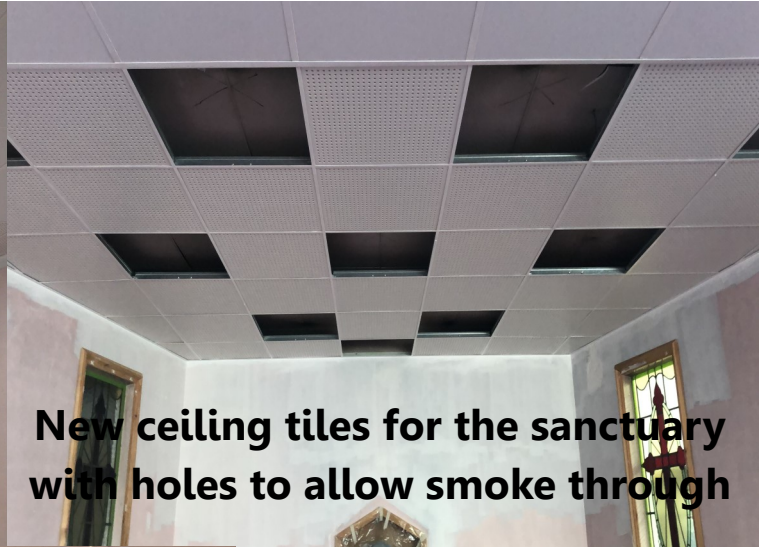

St Hugh's Decoration Update

Pictures from Week 3

New energy efficient spot lights in the sanctuary ceiling

New ceiling tiles for the sanctuary with holes to allow smoke through

Repairs to the Confession Box walls

Live stream camera still in place

New frames for the sanctuary stained glass windows

Finishing off the new ceiling tiles & lights in the main body of the church

Finishing off the wall repairs ready for painting