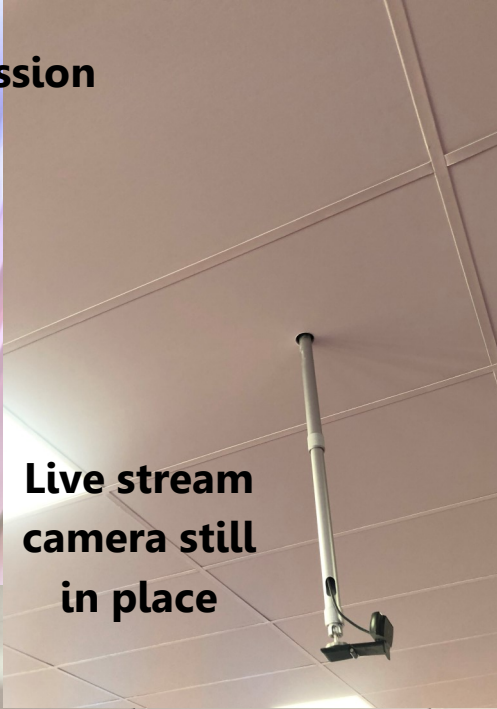

St Hugh's Decoration Update

Pictures from Week 3

New energy efficient spot lights in the sanctuary ceiling

New ceiling tiles for the sanctuary with holes to allow smoke through

Repairs to the Confession Box walls

Live stream camera still in place

New frames for the sanctuary stained glass windows

Finishing off the new ceiling tiles & lights in the main body of the church

Finishing off the wall repairs ready for painting