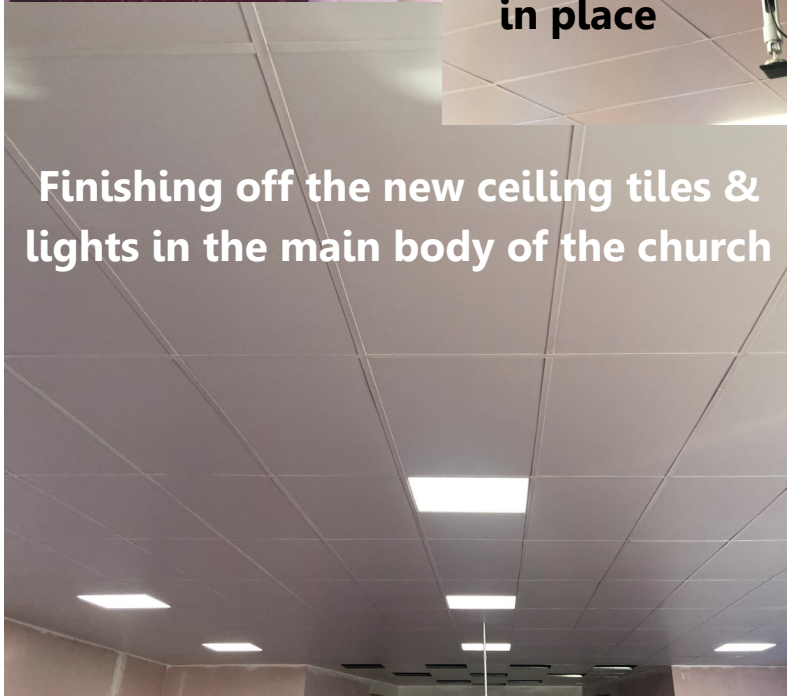

St Hugh's Decoration Update

Pictures from Week 3

New energy efficient spot lights in the sanctuary ceiling

New ceiling tiles for the sanctuary with holes to allow smoke through

Repairs to the Confession Box walls

Live stream camera still in place

New frames for the sanctuary stained glass windows

Finishing off the new ceiling tiles & lights in the main body of the church

Finishing off the wall repairs ready for painting